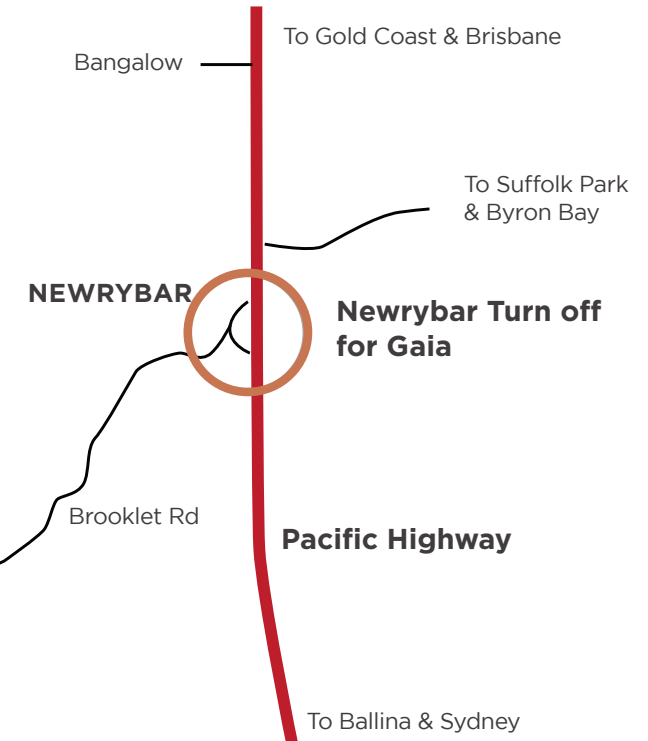

1. Take Ewingsdale Rd out to the Pacific Highway
2. Follow signs South to Ballina on Pacific Highway
3. Turn right at Newrybar Exit, which is 3kms after Bangalow exit
4. Turn right into Brooklet Rd across from Harvest Café
5. Follow Brooklet Rd approx. 3kms
6. Continue through Friday Hut Rd intersection; Brooklet Rd then becomes Fernleigh Rd
7. Follow Fernleigh Rd for another 500m
8. Turn right Gaia Retreat & Spa is at major bend just after Brooklet Nursery
9. Continue up the hill through stone entrance gates of Gaia Retreat & Spa
10. Follow road up to main Gaia car park

COMING FROM SUFFOLK PARK /BROKEN HEAD

1. Follow Broken Head Rd South towards Ballina / Lennox Head
2. Turn right into Midgen Flat Rd
3. Follow Midgen Flat Rd until it meets the Pacific Highway
4. Turn Left onto the Highway and immediately turn into a slip lane
5. Turn right at Newrybar Exit
6. Turn right into Brooklet Rd across from Harvest Café
7. Follow Brooklet Rd approx. 3kms
8. Continue through Friday Hut Rd intersection; Brooklet Rd then becomes Fernleigh Rd
9. Follow Fernleigh Rd for another 500m
10. Turn right Gaia Retreat & Spa is at major bend just after Brooklet Nursery
11. Continue up the hill through stone entrance gates of Gaia Retreat & Spa
12. Follow road up to main Gaia car park

COMING FROM SOUTH

1. Follow Pacific Highway North towards Bangalow and Byron Bay
2. Turn left at Newrybar Exit
3. Turn left into Brooklet Rd across from Harvest Café
4. Follow Brooklet Rd approx. 3kms
5. Continue through Friday Hut Rd intersection; Brooklet Rd then becomes Fernleigh Rd
6. Follow Fernleigh Rd for another 500m
7. Turn right Gaia Retreat & Spa is at major bend just after Brooklet Nursery
8. Continue up the hill through stone entrance gates of Gaia Retreat & Spa
9. Follow road up to main Gaia car park